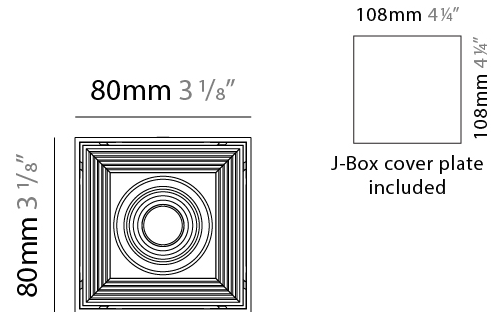

DAU SINGLE SURFACE

D92126R9-

base number Finish Options

1. To build a product code in our configurator select the specify button on the base model # product page
2. To build a manual product code on this datasheet choose from the options listed below in blue font and add the suffix to the base model #

GENERAL

Series: Dau
Subseries: Dau Single
Brand: Milan
Division: Design
Mounting Type: Surface
Mounting Location: Ceiling
Subcategory: Downlight

PHYSICAL

Shape: Cube
Length (mm): 80
Length (in): 3 1/8
Width (mm): 80
Width (in): 3 1/8
Height (mm): 91
Height (in): 3 9/16
Light Distribution: Direct
Fixture Finish: BAL / MWL / BSL
Fixture Material: Extruded Aluminum

ELECTRICAL

Lamp Type: LED
Input Wattage (W): 10
Total Output Wattage (W): 9.3
Dimming: Tri-Mode (Non-Dimming and Phase Dimming (120Vac only) and 0-10V Dimming)
Driver Included: No
Driver Location: Remote
Driver Type: Constant Current
Input Voltage (V): 120 - 277
Constant Current (MA): 350

LED

Number of LEDs: 1
Color Temperature (°K): 3000
Max. Delivered Lumen (lm): 956
CRI: >90 CRI
Lamp Life (hrs): 50000

OPTICAL

RATINGS AND CERTIFICATIONS

Certified By: Certified for North American Standards
IP rating: IP20

PROJECT
TYPE
SPECIFIER
QUANTITY
DATE